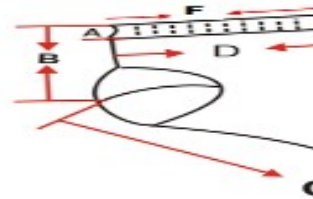

## TB374 sneaker socks sizetable

in:cm	35-38	S	39-42	M	43-46	L
量度						
A	1		1		1	
B	6.5		7		7.5	
C	19		21.5		24	
D-curved	8.5		9		9.5	
E	8		8.5		9	
F-curved	6.5		7		7.5	

composition: 73%cotton 25%polyester 2%elasthan